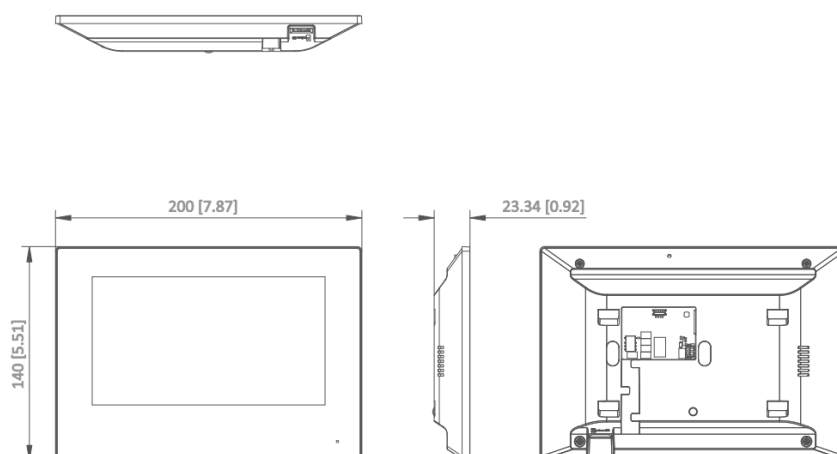

RS-485	1 RS-485 (Half duplex)
USB	/
TF card	Support TF card, up to 128 G
Alarm output	2
Lock control	2 relays, Max. 30 VDC 0.3 A
General	
Button	/
Installation	Surface mounting
Indicator	/
Weight	Net weight: 355 g (0.8 lb) Gross weight: 683 g (1.5 lb)
Protective level	/
Working temperature	-10 °C to 55 °C (14 °F to 131 °F)
Working humidity	10% to 90% (no-condensing)
Dimension (W × H × D)	200 mm × 140 mm × 15.1 mm (7.9" × 5.5" × 0.6")
Battery	/
Application environment	Indoor
Power consumption	≤ 5 W
Language	English, Russian, Bulgarian, Hungarian, Greek, German, Italian, Czech, Slovak, French, Polish, Dutch, Portuguese (Brazil), Spanish, Hebrew, Romanian, Turkish, Estonian, Danish, Swedish, Norwegian, Finnish, Vietnamese, Croatian, Slovenian, Serbian, Arabic, Portuguese (Portugal), Lithuanian, Uzbek, Kazakh, Mongolian, Ukrainian

▪ Available Model

DS-KH6320-WTE1

▪ Dimension

Unit:mm [inch]

SCALE 1:1