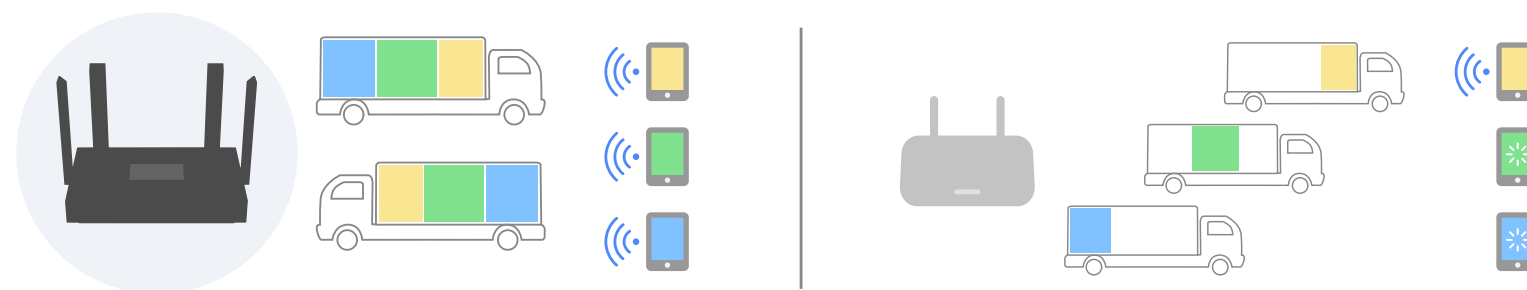

OFDMA

Without OFDMA

More Devices: Wi-Fi 6 uses OFDMA to improve capacity and efficiency of your network, so more devices can connect without slowing down your Wi-Fi.