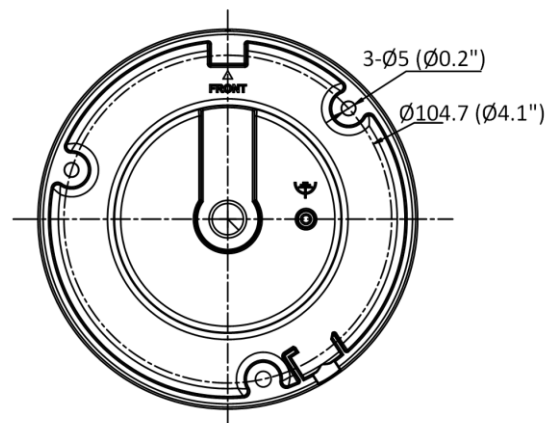

Power Interface

Ø5.5 mm coaxial power plug

▪ **Available Model**

DS-2CD3121G1-ISUHK

▪ **Dimension**

Unit: mm (inch)

▪ **Accessory**

▪ **Optional**