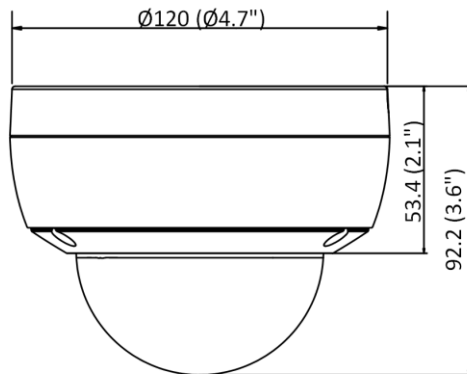

Power Interface

Ø5.5 mm coaxial power plug

▪ **Available Model**

DS-2CD3121G1-ISUHK

▪ **Dimension**

Unit: mm (inch)

▪ **Accessory**

▪ **Optional**