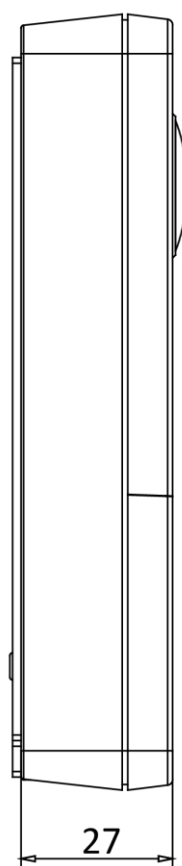

▪ **Dimension**

Unit:mm

▪ **Accessory**

▪ **Optional**

DS-KAW50-1 50W 12V Power Adapter	DS-KABV6113-RS Villa Door Station Rain Shield	DS-KAW50-1N 50W 12V Power Adapter	DS-KABV6113-A Wall-mounted bracket of villa door station