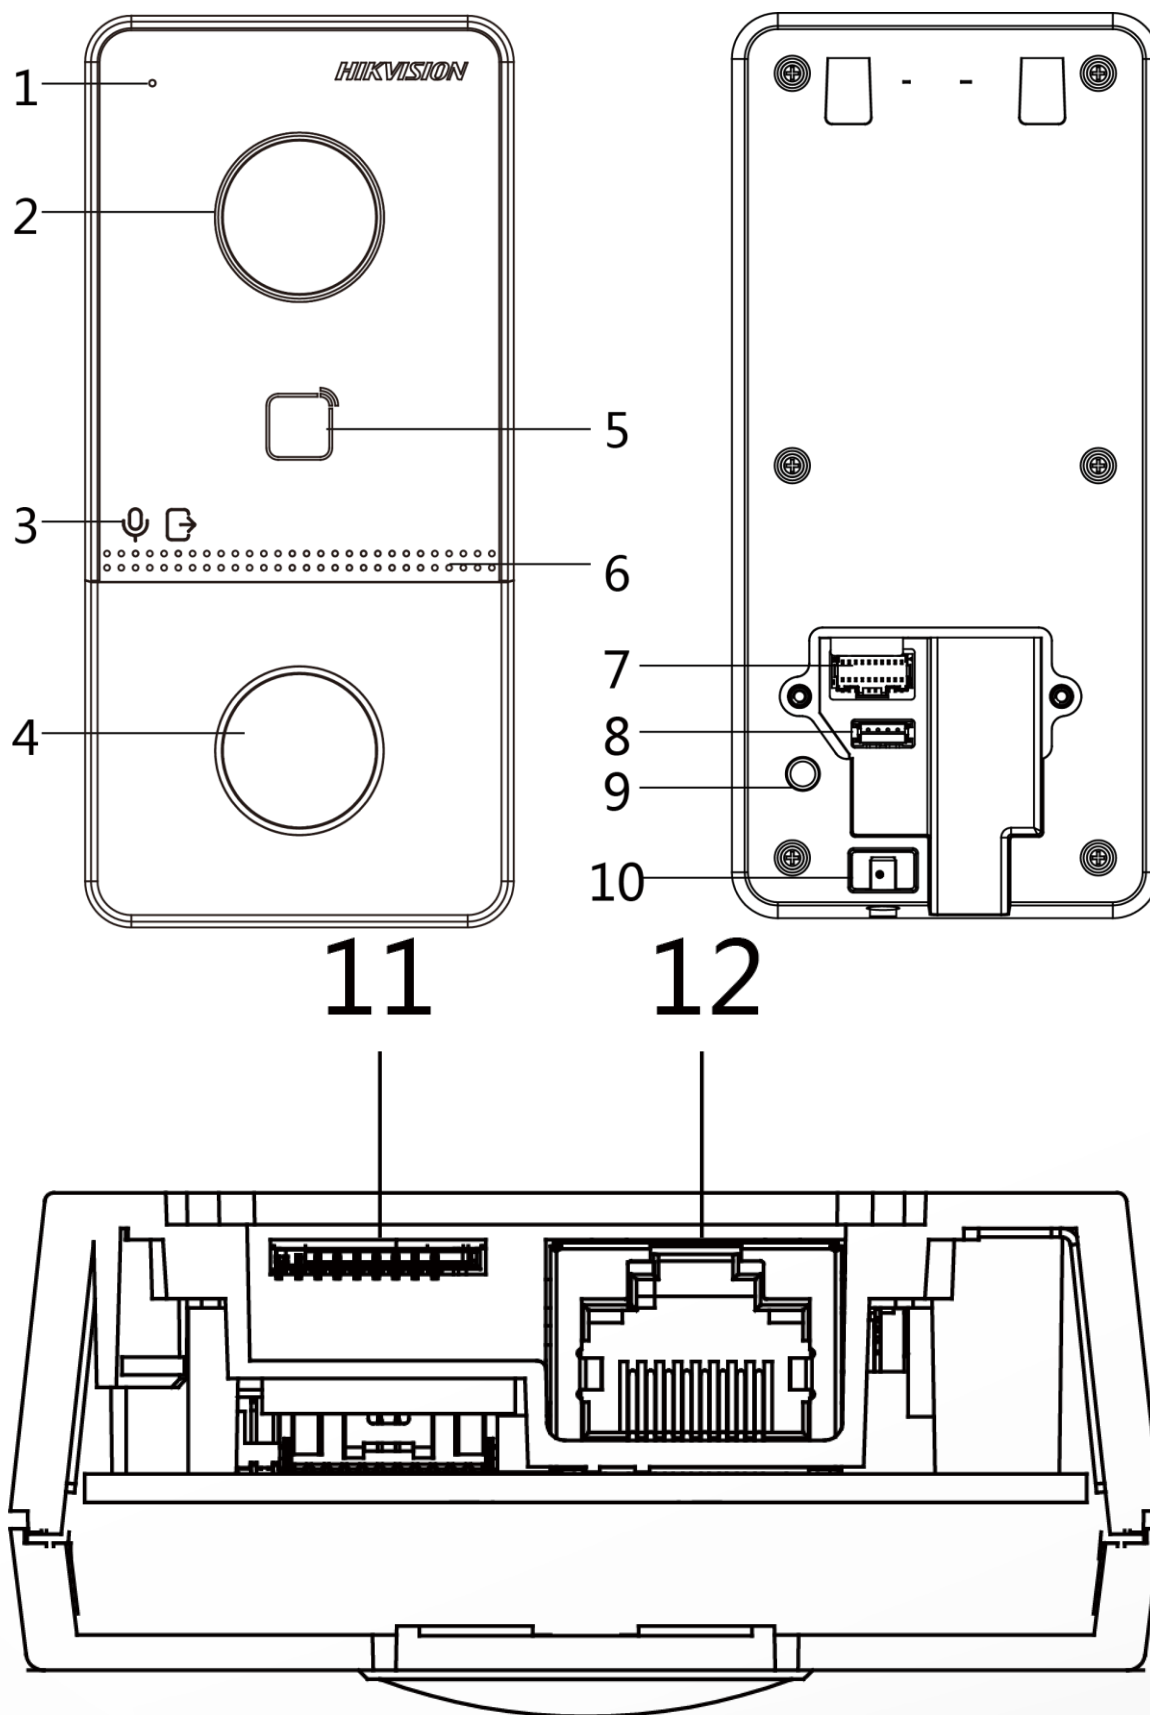

▪ Specification

System parameters	
Operation system	Linux
ROM	32 MB
RAM	256 MB
Processor	Embedded high performance processor
Display parameters	
Screen size	/
Operation method	/
Type	/
Resolution	/
Video parameters	
Lens	1
Resolution	Main stream: 1920 × 1080p, 720p Sub stream: 640 × 480p
FOV	Horizontal: 131° Vertical: 78°
Wide dynamic range (WDR)	Support 120 dB
Supplement light	IR light, up to 3 m
Video compression standard	H.264
Audio parameters	
Audio input	1 built-in omnidirectional microphone
Audio compression standard	G.711 U
Audio output	1 built-in loudspeaker
Audio compression bitrate	64 Kbps
Audio quality	Noise suppression and echo cancellation
Volume adjustment	Adjustable
Capacity	
User capacity	2000
Face capacity	/
Card capacity	10000
Network parameters	
Network protocol	TCP/IP, RTSP
Wi-Fi	IEEE802.11b, IEEE802.11g, IEEE802.11n
Bluetooth	Not supported.
3G/4G	/
Device interfaces	
Alarm input	4
Network interface	1 RJ-45, 10/100 Mbps self-adaptive
TAMPER	1
Exit button	1
RS-485	1
USB	/
Wiegand	/
TF card	Reserved
Alarm output	/

Lock control	1 relay, Max. 30 VDC 2 A
Door contact input	1
General	
Button	1 physical button
Installation	Surface mounting
Indicator	2
Weight	Net weight: 0.190 kg Gross weight: 0.414 kg
Protective level	IP65
Working temperature	-40 °C to 55 °C(-40 °F to 131 °F)
Working humidity	10% to 95% (no-condensing)
Dimension (W × H × D)	138 mm × 65 mm × 27 mm (5.4" × 2.6" × 1.1")
Battery	/
Application environment	Outdoor
Power consumption	< 10 W
Language	English, French, Portuguese (Brazil), Spanish, Russian, German, Italian, Polish, Arabic, Turkish, Vietnamese, Hungarian, Dutch, Romanian, Czech, Bulgarian, Ukrainian, Croatian, Serbian, Portuguese, Slovak
Power supply	

▪ Physical Interface

No.	Description	No.	Description
1	Microphone	7	Terminals
2	Camera	8	Debugging Port
3	Indicator	9	TAMPER
4	Button	10	Set Screw
5	Card Reading Area	11	TF Card Slot (Reserved)
6	Loudspeaker	12	Network Interface