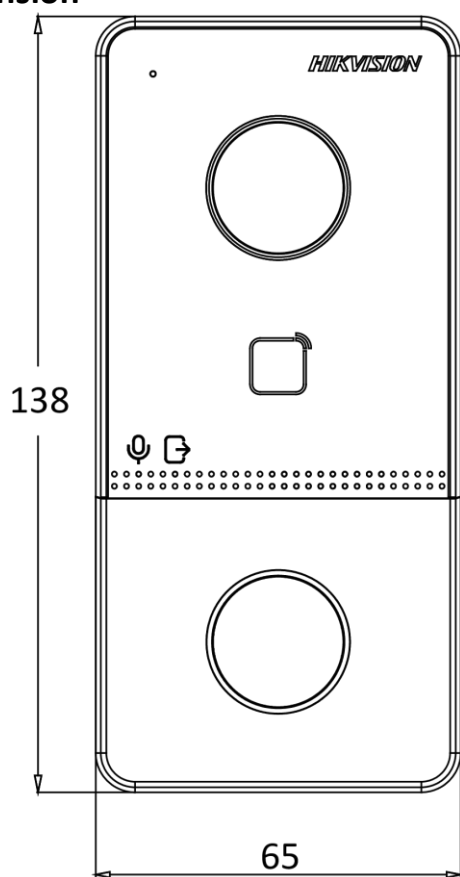

▪ **Dimension**

Unit:mm

▪ **Accessory**

▪ **Optional**

DS-KAW50-1 50W 12V Power Adapter	DS-KABV6113-RS Villa Door Station Rain Shield	DS-KAW50-1N 50W 12V Power Adapter	DS-KABV6113-A Wall-mounted bracket of villa door station