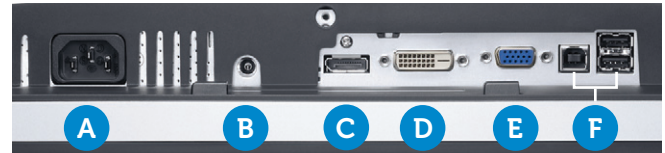

Monitor feature highlights	
<b>VIS</b> (Viewable Image Size)	24 inches / 60.96 cm
<b>Horizontal</b>	20.3 inches / 518.4 mm
<b>Vertical</b>	12.7 inches / 324.0 mm
<b>Aspect Ratio</b>	16:10
<b>Viewing Angle</b> (vert./horiz.)	178°/178° (typical)
<b>Contrast Ratio</b>	1000:1 (typical)
<b>Color Gamut</b> (typical)	82% (CIE 1976) / 72% (CIE 1931) <sup>1</sup>
<b>Panel Technology</b>	IPS (In Plane Switching)
<b>Backlights</b>	LED
<b>Maximum Resolution</b>	1920 x 1200 at 60 Hz
<b>Soundbar</b> (optional)	AX510 / AY511
<b>Bezel Color</b>	Black
<b>Height</b> (compressed/locked)	15.69 inches / 398.5 mm
<b>Width</b>	21.89 inches / 556.0 mm
<b>Depth</b>	7.10 inches / 180.3 mm
<b>Weight</b> (monitor+cables)	13.73 lbs / 6.24 kg
<b>GSA/TAA Availability</b>	Yes
<b>Service &amp; Warranty Plans</b>	3 Years Advanced Exchange Service <sup>2</sup> and Limited Hardware Warranty <sup>3</sup>
<b>What's in the Box?</b>	Monitor, stand, power cord, documentation, Quick Setup Guide, Cables: USB, VGA, DVI

### Peripheral ports

- A** Power connector
- B** Speaker connector
- C** DisplayPort
- D** DVI connector (monitor to computer)
- E** VGA (alternative monitor to computer)
- F** USB ports