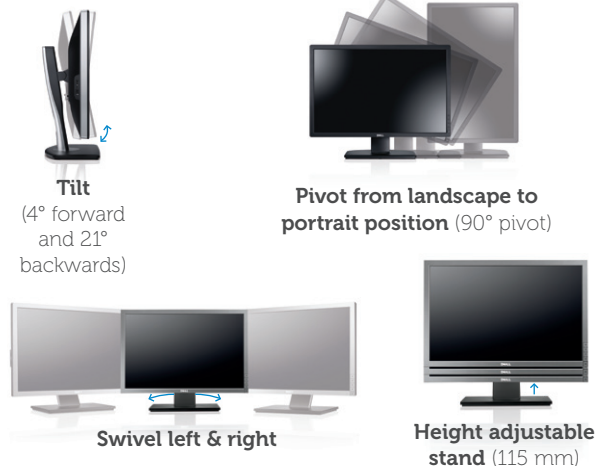

Adjustment features*

*Product above is for illustrative purposes only.

¹ Color Gamut (typical) is based on CIE 1976 (82% of NTSC) and CIE 1931 (72%) test standards (as indicated).

² Advanced Exchange Service: Replacement part/unit dispatched if necessary following completion of phone/online diagnosis and receipt by Dell of defective unit. Availability varies. Other conditions apply.

³ Limited Hardware Warranty: For a copy of the Limited Hardware Warranty, write Dell USA LP, Attn: Warranties, One Dell Way, Round Rock, TX 78682 or see www.dell.com/warranty.