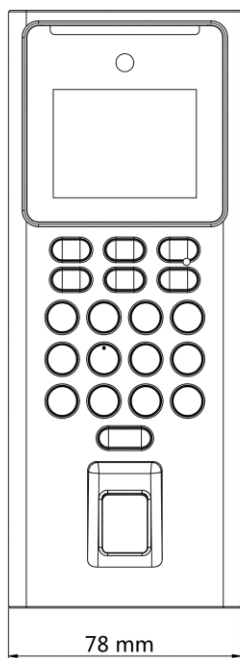

- Accessory
- Optional

DS-KAB321-B1 Bracket	DS-KAB321-B2 Bracket