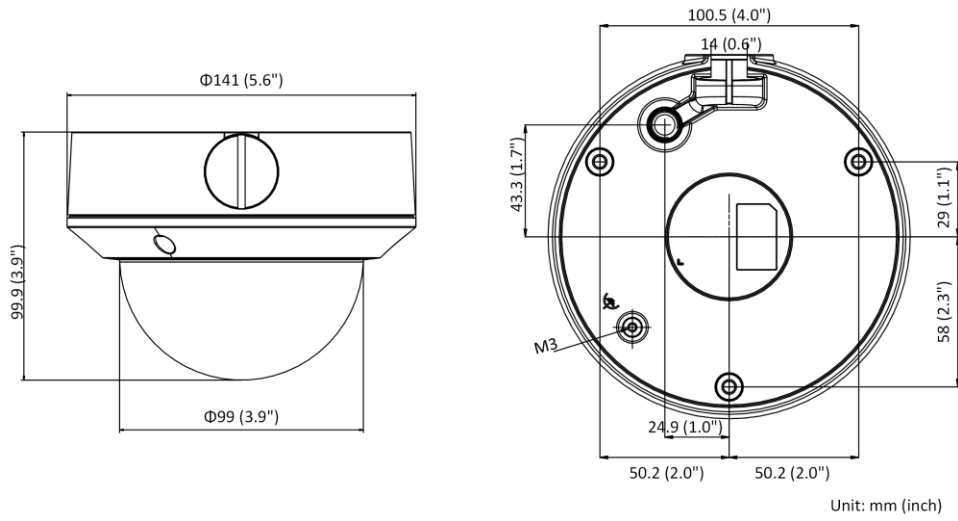

Dimension

Accessory

Corner Mount

In-Ceiling Mount

The bracket should be used together with the adapter plate D20-AP(White)

Pendant Mount

Vertical Pole Mount

Wall Mount

Wall Mount

Wall Mount

Inclined Ceiling Mount

Junction Box

Rain Shade

Rain Shade

Adapter Plate