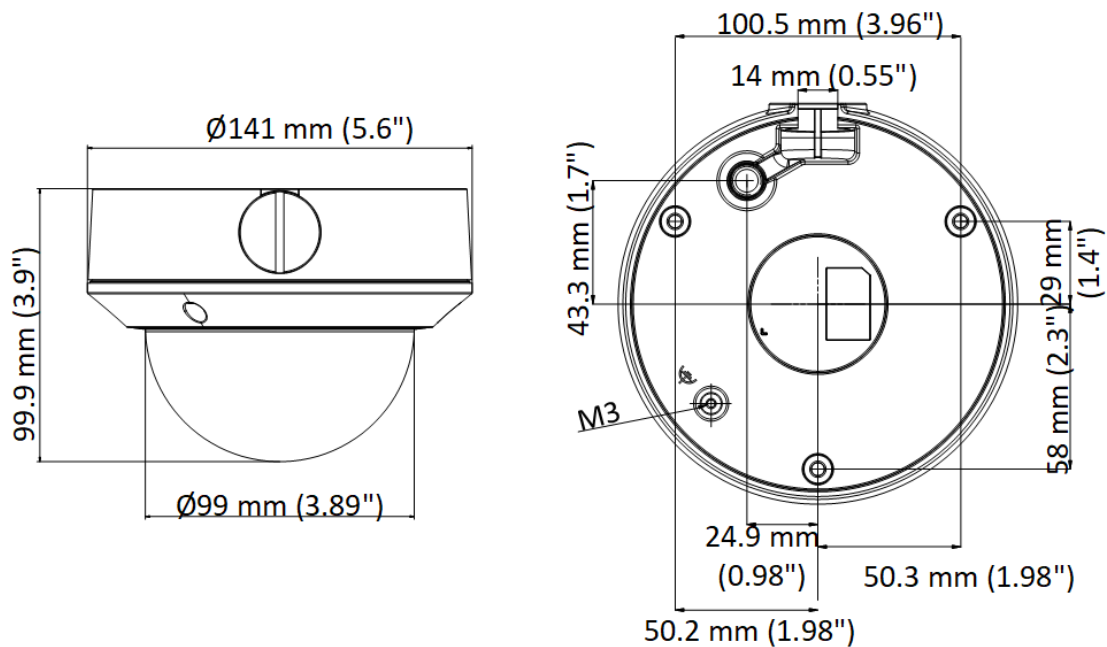

## DS-2CD1743G0-IZS/UK(DP) 4 MP Varifocal Dome Network Camera

- High quality imaging with 4 MP resolution
- Efficient H.265+ compression technology
- Clear imaging even with strong back lighting due to 120 dB WDR
- Up to 256 GB memory card slot for storage
- 2.7 to 12 mm motorized varifocal lens for easy installation and monitoring
- Water and dust resistant (IP67) and vandal proof (IK10)
- EXIR 2.0: advanced infrared technology with long IR range

▪ **Available Model**

DS-2CD1743G0-IZS/UK(DP) (2.7 to 12 mm)

▪ **Dimension**

Unit: mm (inch)

▪ **Accessory**

▪ **Optional**

<p><b>DS-1275ZJ-SUS</b> Vertical Pole Mount</p>	<p><b>DS-1276ZJ-SUS</b> Corner Mount</p>	<p><b>DS-1258ZJ-L</b> Wall Mount</p>	<p><b>DS-1271ZJ-135</b> Pendant Mount</p>	<p><b>D20-AP</b> Adapter Plate</p>
				
<p><b>DS-1253ZJ-L</b> Rain Shade</p>	<p><b>DS-1250ZJ</b> Rain Shade</p>	<p><b>DS-1227ZJ</b> In-Ceiling Mount</p>	<p><b>DS-1473ZJ-135B</b> Wall Mount</p>	<p><b>DS-1273ZJ-135</b> Wall Mount</p>
				
<p><b>DS-1281ZJ-DM23</b> Inclined Ceiling Mount</p>	<p><b>DS-1280ZJ-DM21</b> Junction Box</p>			
				