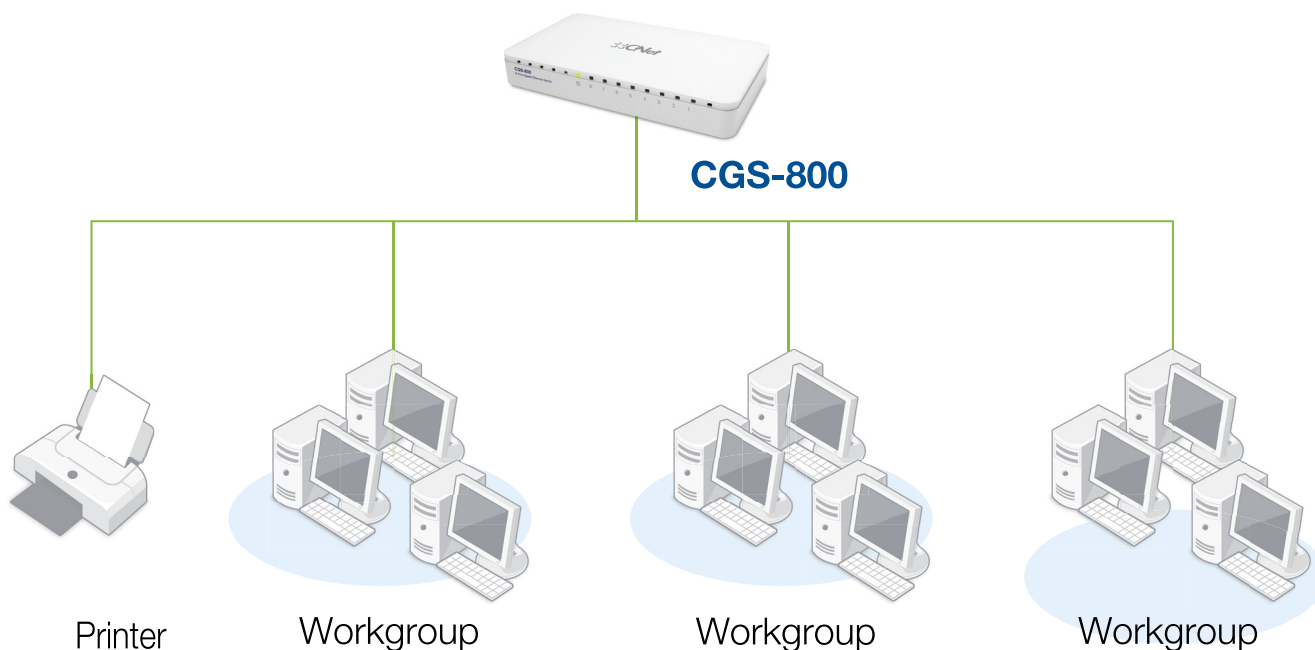

8-Port Gigabit Ethernet Switch

CGS-800

FEATURES

- Connection speed up to 1000 Mbps
- 8 x 10/100/1000Mbps Auto-Negotiation Ports
- Easy plug & play connection
- Power saving by Link Status & Cable Length

DESCRIPTION

CNet's CGS-800 Gigabit Ethernet Switch is designed to transfer large files such as voice, music, movies, and large photos in a home or office network. Each port supports up to 2000Mbps of throughput. With CGS-800, your home or office network is faster and smoother.

APPLICATION

SPECIFICATIONS

Ports	<ul style="list-style-type: none"> • 8 x 10/100/1000 BASE-T TP Copper Ports 	Environment	<ul style="list-style-type: none"> • Operating Temperature: 0° ~ 40° C • Storage Temperature: -20° ~ 70° C • Humidity: 10% ~ 90% Non-condensing
Standards	<ul style="list-style-type: none"> • IEEE 802.3 10BASE-T • IEEE 802.3u 100BASE-TX • IEEE 802.3ab 1000BASE-T • IEEE 802.3x Flow Control for Full-Duplex Operation 	Power Supply	<ul style="list-style-type: none"> • Switching Power Adapter, Input: 100-240V, Output: 5V
Auto-MDIX	<ul style="list-style-type: none"> • All TP ports support Auto-MDI/MDI-X Function 	Dimensions	<ul style="list-style-type: none"> • 156 x 90 x 27 mm
LED Indicators	<ul style="list-style-type: none"> • One LED displays Power On/Off status • One Green LED per port displays 1000Mbps Link/ Activity Status • One Amber LED per port displays 100Mbps Link/ Activity Status 		
MAC addresses	<ul style="list-style-type: none"> • 8K entries Maximum, Self-Learning 		