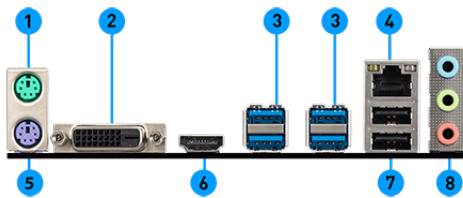

FEATURES

SPECIFICATIONS

Model Name	B450M-A PRO MAX
CPU Support	Supports 1st, 2nd and 3rd Gen AMD® Ryzen™ / Ryzen™ with Radeon™ Vega Graphics and 2nd Gen AMD® Ryzen™ with Radeon™ Graphics / Athlon™ with Radeon™ Vega Graphics and A-series / Athlon™ X4 Desktop Processors for Socket AM4
CPU Socket	Socket AM4
Chipset	AMD® B450 Chipset
Graphics Interface	1 x PCI-E 3.0 x16 slot
Display Interface	DVI-D, HDMI - Requires Processor Graphics
Memory Support	2 DIMMs, Dual Channel DDR4 up to 3200(OC) MHz
Expansion Slots	1 x PCI-E 2.0 x1 slot
Storage	1x Turbo M.2 slot + 4 x SATA 6Gb/s
USB ports	6 x USB 3.2 Gen1 + 6 x USB 2.0
LAN	Realtek® 8111H Gigabit LAN
Audio	8-Channel(7.1) HD Audio with Audio Boost

CONNECTIONS

- | | |
|------------------|------------------------|
| 1. Mouse | 2. DVI-D Port |
| 3. USB 3.2 Gen1 | 4. LAN Port |
| 5. Keyboard | 6. HDMI Port |
| 7. USB 2.0 Ports | 8. HD Audio Connectors |