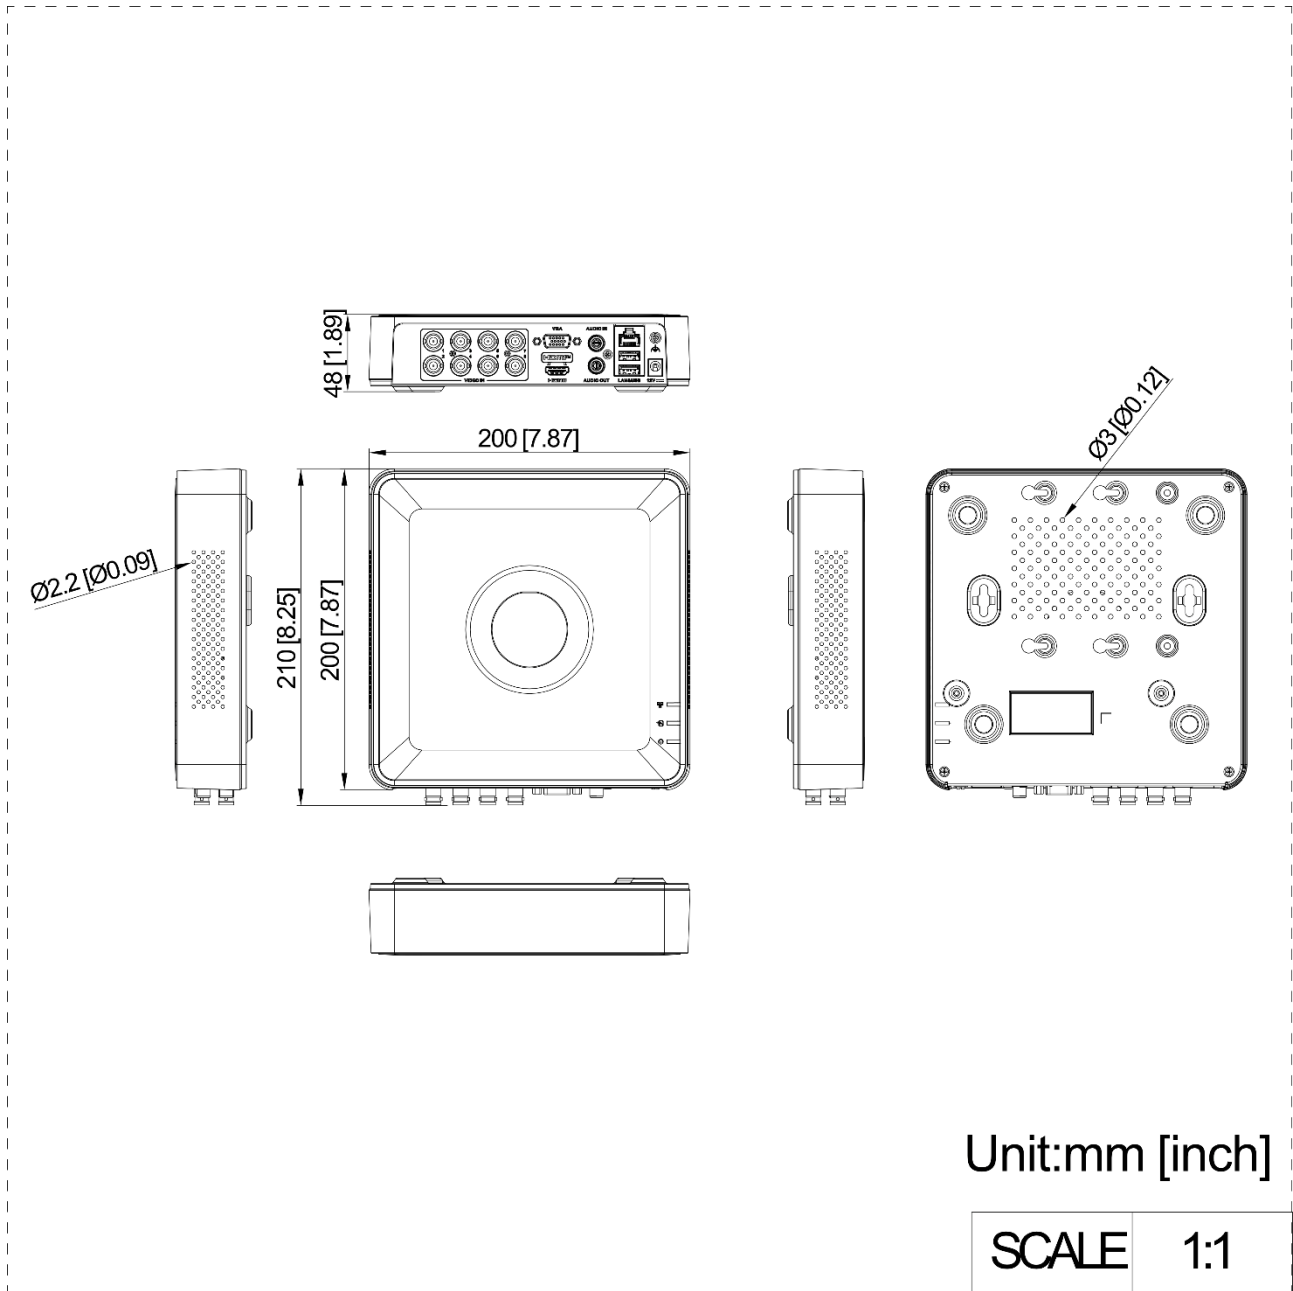

Physical Interface