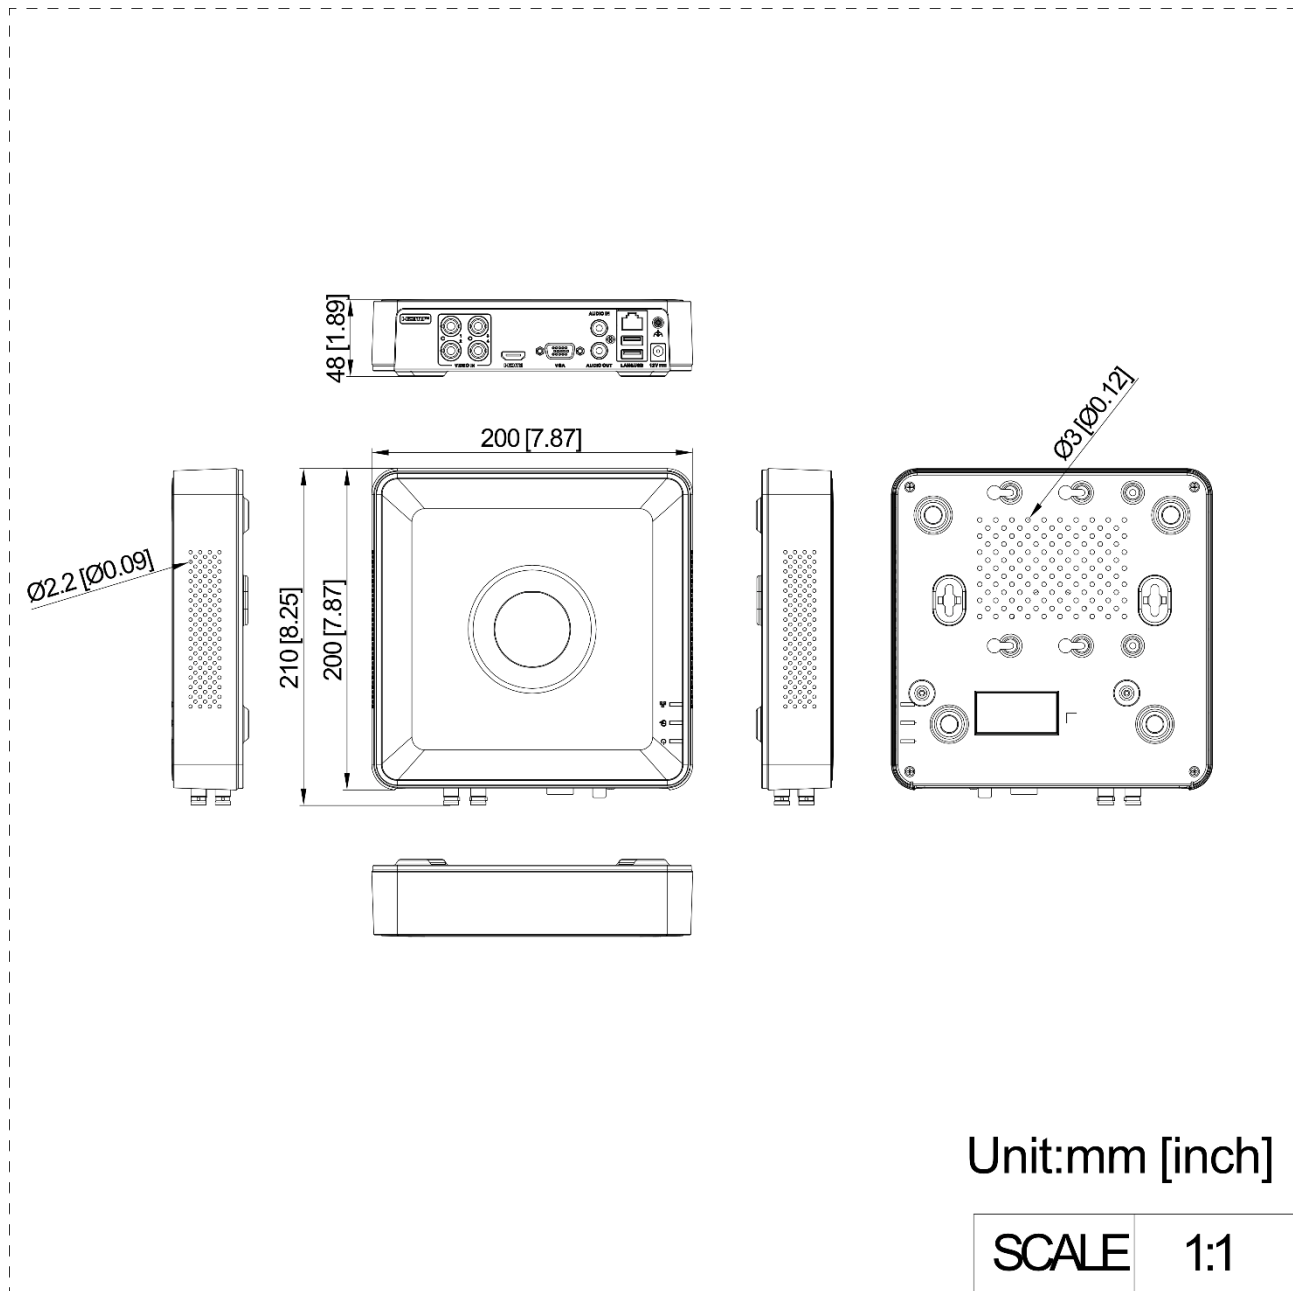

Physical Interface