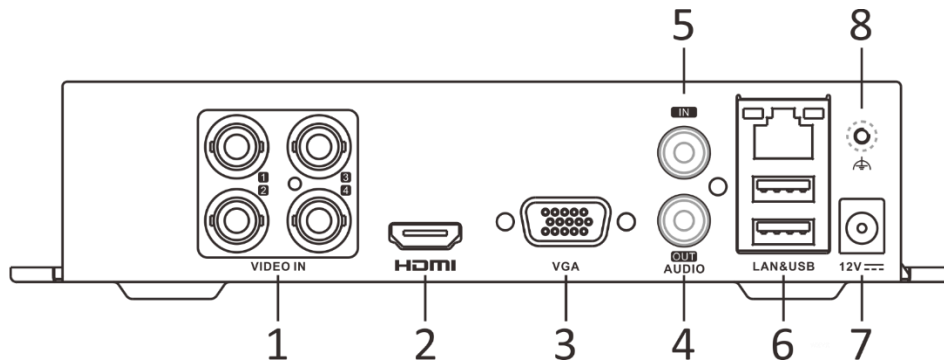

Physical Interface

No.	Description	No.	Description
1	Video and coaxial audio in	5	AUDIO IN, RCA connector
2	HDMI interface	6	LAN network interface and USB interface
3	VGA interface	7	12 VDC power input
4	AUDIO OUT, RCA connector	8	GND

Available Model

DS-7104HGHI-M1

Headquarters

No.555 Qianmo Road, Binjiang District,
Hangzhou 310051, China
T +86-571-8807-5998
www.hikvision.com

Follow us on social media to get the latest product and solution information.