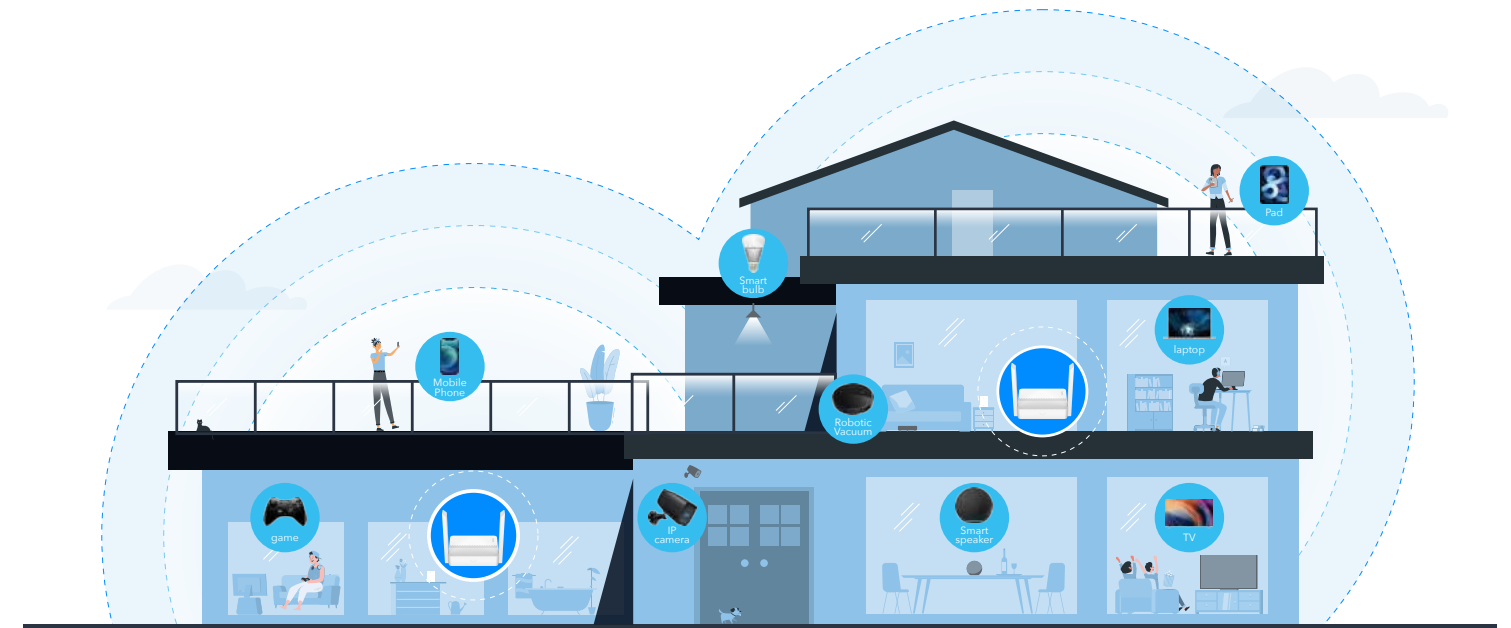

Enjoy ample wired port selection to connect your console, PC, and TV, thanks to 1× WAN and 3× LAN Fast Ethernet ports. With two 5-dBi antennas and 2×2 MIMO technology, WR300 provides 2-stream fast Wi-Fi for smooth video streaming and downloading, suitable for small and medium houses.

5-in-1 Multi Mode with Add-On Mesh

5 working modes all in one compact-sized router serve different SOHO networking scenarios. When paired with a Mesh router/unit via Ethernet cable or wireless, WR300 functions as a Mesh satellite to enable fast roaming, allowing you to move between Wi-Fi zones without manually switching the networks.