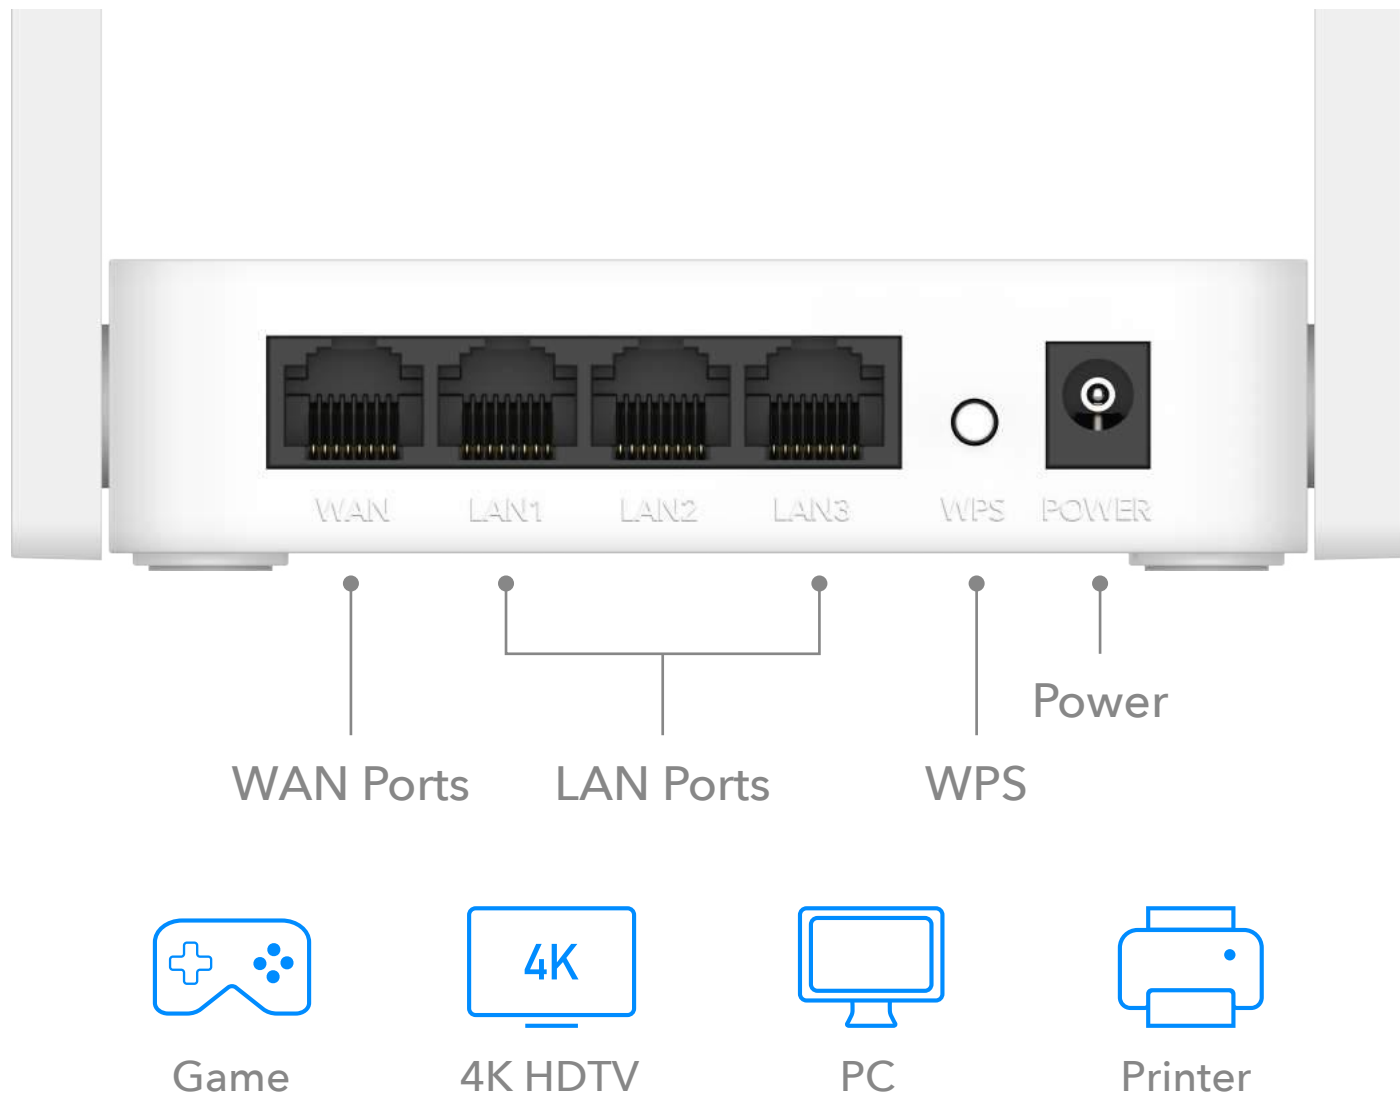

Model: WR300

N300

Wi-Fi Router

 Router/AP/RE/WISP Multi-Mode

 5 dBi Antennas

 IPv6/IPv4, IPTV/VLAN

[Datasheet](#)

Decent Wired and Wireless Home Network

Enjoy ample wired port selection to connect your console, PC, and TV, thanks to 1× WAN and 3× LAN Fast Ethernet ports. With two 5-dBi antennas and 2×2 MIMO technology, WR300 provides 2-stream fast Wi-Fi for smooth video streaming and downloading, suitable for small and medium houses.

5-in-1 Multi Mode with Add-On Mesh

5 working modes all in one compact-sized router serve different SOHO networking scenarios. When paired with a Mesh router/unit via Ethernet cable or wireless, WR300 functions as a Mesh satellite to enable fast roaming, allowing you to move between Wi-Fi zones without manually switching the networks.

Hardware

Processor	580 MHz CPU
Flash	64 Mbit (8 MB)
DDR	512 Mbit (64 MB)
Antennas	2× Fixed Omni-Directional Antennas
Interfaces	1× 10/100 Mbps WAN Port 3× 10/100 Mbps LAN Ports
Buttons	WPS Button, Reset Button
External Power Supply	12 V / 1 A
Dimension (W×D×H)	118×80×27.5 mm (4.65×3.15×1.08 inches)