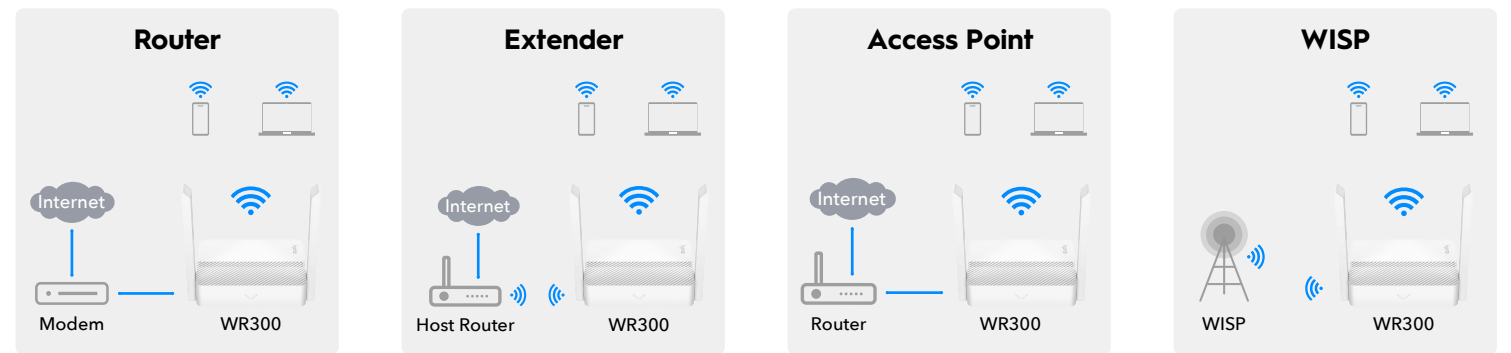

Model: WR300

N300

Wi-Fi Router

 Router/AP/RE/WISP Multi-Mode

 5 dBi Antennas

 IPv6/IPv4, IPTV/VLAN

[Datasheet](#)

Decent Wired and Wireless Home Network

Enjoy ample wired port selection to connect your console, PC, and TV, thanks to 1× WAN and 3× LAN Fast Ethernet ports. With two 5-dBi antennas and 2×2 MIMO technology, WR300 provides 2-stream fast Wi-Fi for smooth video streaming and downloading, suitable for small and medium houses.

5-in-1 Multi Mode with Add-On Mesh

5 working modes all in one compact-sized router serve different SOHO networking scenarios. When paired with a Mesh router/unit via Ethernet cable or wireless, WR300 functions as a Mesh satellite to enable fast roaming, allowing you to move between Wi-Fi zones without manually switching the networks.