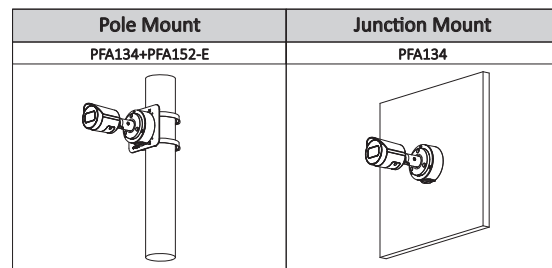

Structure

Casing	Metal
Dimensions	166.2 mm × Φ70 mm (6.54" × Φ2.76")
Net Weight	0.48 kg (1.1 lb)
Gross Weight	0.57 kg (1.3 lb)

Ordering Information

Type	Part Number	Description
4MP Camera	DH-IPC-HFW1431SP-S-S2	4MP Lite IR Fixed-focal Bullet Network Camera, PAL
	DH-IPC-HFW1431SN-S-S2	4MP Lite IR Fixed-focal Bullet Network Camera, NTSC
Accessories (optional)	PFA134	Junction Box
	PFA152-E	Pole Mount
	PFM321D	DC12V1A Power Adapter
	LR1002-1ET/1EC	Single-port Long Reach Ethernet over Coax Extender
	PFM900-E	Integrated Mount Tester
	PFM114	TLC SD Card

Accessories

Optional:

Dimensions (mm[inch])