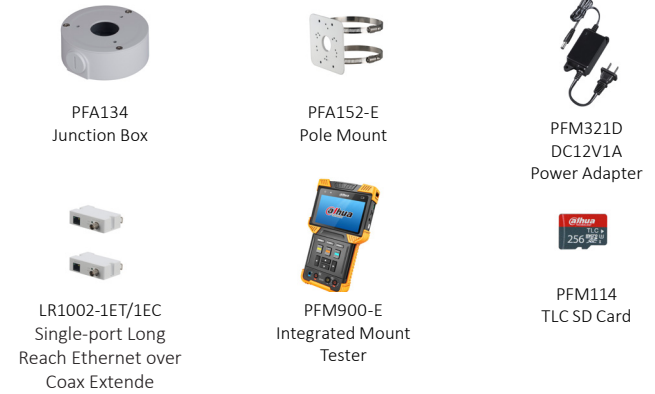

Structure

Casing	Metal
Dimensions	166.2 mm × Φ70 mm (6.54" × Φ2.76")
Net Weight	0.48 kg (1.1 lb)
Gross Weight	0.57 kg (1.3 lb)

Ordering Information

Type	Part Number	Description
4MP Camera	DH-IPC-HFW1431SP-S-S2	4MP Lite IR Fixed-focal Bullet Network Camera, PAL
	DH-IPC-HFW1431SN-S-S2	4MP Lite IR Fixed-focal Bullet Network Camera, NTSC
Accessories (optional)	PFA134	Junction Box
	PFA152-E	Pole Mount
	PFM321D	DC12V1A Power Adapter
	LR1002-1ET/1EC	Single-port Long Reach Ethernet over Coax Extender
	PFM900-E	Integrated Mount Tester
	PFM114	TLC SD Card

Accessories

Optional:

Dimensions (mm[inch])