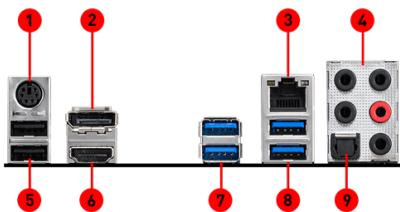

Audio Boost

Reward your ears with studio grade sound quality for the most immersive audio experience.

Twin Turbo M.2

With 2 x M.2 slots. Running at PCI-E Gen3 x4 maximizes performance for NVMe based SSDs.

CONNECTIONS

- 1. Keyboard / Mouse
- 2. DisplayPort
- 3. 2.5G LAN Port
- 4. HD Audio Connectors
- 5. USB 2.0
- 6. HDMI
- 7. USB 3.2 Gen 1 5Gbps Type-A
- 8. USB 3.2 Gen 1 5Gbps Type-A
- 9. Optical S/PDIF OUT