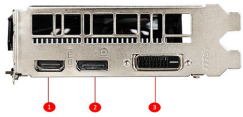

SPECIFICATION

1. HDMI
2. DisplayPort
3. DVI-D

FEATURES

SMALL FORM FACTOR

MSI AERO ITX cards offer the power of a full size graphics card in an incredibly small package.

PERFECT IN ANY CASE

Thanks to a small form factor, MSI AERO ITX cards will fit into virtually any case.

OC PERFORMANCE

MSI OC graphics cards are equipped with higher clock speeds out of the box for increased performance.

MSI Afterburner

The ultimate overclocking software with advanced control options and real-time hardware monitor.

NVIDIA® G-SYNC®

Gives you more of what you want in a gaming experience. Incredibly smooth, tear-free gameplay at refresh rates up to 240 Hz.