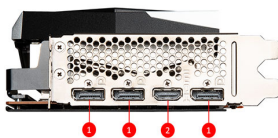

SPECIFICATIONS

Model Name	Radeon™ RX 6700 XT GAMING X 12G
Graphics Processing Unit	Radeon™ RX 6700 XT
Interface	PCI Express® Gen 4
Cores	2560 Units
Core Clocks	Boost: Up to 2622 MHz / Game: Up to 2514 MHz
Memory Speed	16 Gbps
Memory	12GB GDDR6
Memory Bus	192-bit
Output	DisplayPort x 3 (v1.4) HDMI x 1 (Supports 4K@120Hz/8K@60Hz and VRR as specified in HDMI 2.1)
HDCP Support	Y
Power consumption	230 W
Power connectors	8-pin x 2
Recommended PSU	650 W
Card Dimension (mm)	279 x 131 x 58 mm
Weight (Card / Package)	1179 g / 1764 g
DirectX Version Support	12
OpenGL Version Support	4.6
Multi-GPU Technology	Y
Afterburner OC	Y
Maximum Displays	4
VR Ready	Y
Digital Maximum Resolution	7680 x 4320

CONNECTIONS

1. DisplayPort
2. HDMI

FEATURES

TWIN FROZR 8

TWIN FROZR 8 offers the perfect balance between cool temperatures and quiet fans during endless gaming sessions.

TORX FAN 4.0

A masterpiece of teamwork, fan blades work in pairs to create unprecedented levels of focused air pressure.

Core Pipe

Precision-machined heat pipes ensure max contact and spread heat along the full length of the heatsink.

Airflow Control

Don't sweat it, Airflow Control guides the air to exactly where it needs to be for maximum cooling.

Aluminum Backplate

Thermal pads beneath the sturdy metal backplate provide additional cooling.

Custom PCB

The custom PCB has been engineered with hardened circuits and optimized trace routing for performance and reliability.