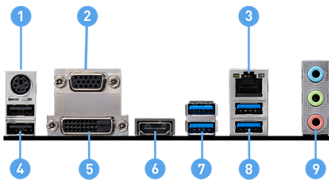

EZ Debug LED

Easiest way to troubleshoot.

PCI-E Steel Armor

Protecting VGA cards against bending and EMI

Mystic Light Extension

Control additional RGB or Rainbow strip added to your system with Dragon Center.

Audio Boost

Reward your ears with studio grade sound quality for the most immersive audio experience.

CONNECTIONS

- | | |
|-------------------------------|-------------------------------|
| 1. Keyboard / Mouse | 2. VGA |
| 3. LAN | 4. USB 2.0 |
| 5. DVI-D | 6. HDMI |
| 7. USB 3.2 Gen 1 5Gbps Type-A | 8. USB 3.2 Gen 1 5Gbps Type-A |
| 9. Audio Connectors | |