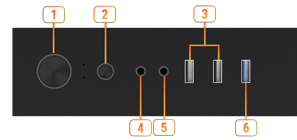

MAG VAMPIRIC 011C

FIRST BLOOD IN SHADOW

FEATURE

- MSI MAG VAMPIRIC 011C chassis can support up to ATX motherboard, side panel of 4mm tempered glass, 120 mm RGB fan, reserved cooling space and front USB 3.2 Gen 1
- RGB Fan included
- 4mm Tempered Glasses
- Optimize Airflow
- 360mm Radiator Support
- 167mm CPU Cooler Support

CONNECTIONS

- | | |
|------------------------|-----------------------------|
| 1. Power Button | 4. Front HD Audio |
| 2. Reset Button | 5. Front MIC |
| 3. Front USB 2.0 Ports | 6. Front USB 3.2 Gen 1 Port |