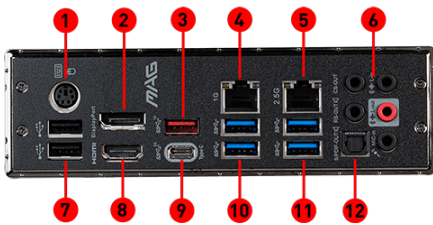

CONNECTIONS

1. PS/2 Combo Port	2. DisplayPort
3. USB 3.2 Gen 2 10Gbps (Type-A)	4. 1G LAN Port
5. 2.5G LAN LAN	6. HD Audio Connectors
7. USB 2.0 Ports	8. HDMI Port
9. USB 3.2 Gen 2x2 20Gbps (Type-C)	10. USB 3.2 Gen 1 5Gbps (Type-A)
11. USB 3.2 Gen 1 5Gbps (Type-A)	12. Optical S/PDIF OUT