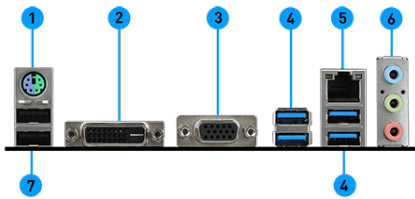

## SPECIFICATIONS

<b>Model Name</b>	A320M PRO-E
<b>CPU Support</b>	Supports AMD® Ryzen 1st and 2nd Generation/ Ryzen™ and Athlon™ with Radeon™ Vega Graphics / A-series and Athlon™ X4 Processors for Socket AM4
<b>CPU Socket</b>	Socket AM4
<b>Chipset</b>	AMD® A320 Chipset
<b>Graphics</b>	1 x PCI-E 3.0 x16 slot
<b>Interface</b>	
<b>Display Interface</b>	DVI-D, VGA - Requires Processor Graphics
<b>Memory Support</b>	2 DIMMs, Dual Channel DDR4-2667
<b>Expansion Slots</b>	2 x PCI-E x1 slots
<b>Storage</b>	6 x SATA 6Gb/s
<b>USB ports</b>	6 x USB 3.1 (Gen1) + 6 x USB 2.0
<b>LAN</b>	Realtek® 8111H Gigabit LAN
<b>Audio</b>	8-Channel(7.1) HD Audio with Audio Boost

## CONNECTIONS

- |                     |                        |
|---------------------|------------------------|
| 1. PS/2 Device Port | 2. DVI-D Port          |
| 3. VGA Port         | 4. USB 3.1 Gen1        |
| 5. LAN Port         | 6. HD Audio Connectors |
| 7. USB 2.0          |                        |